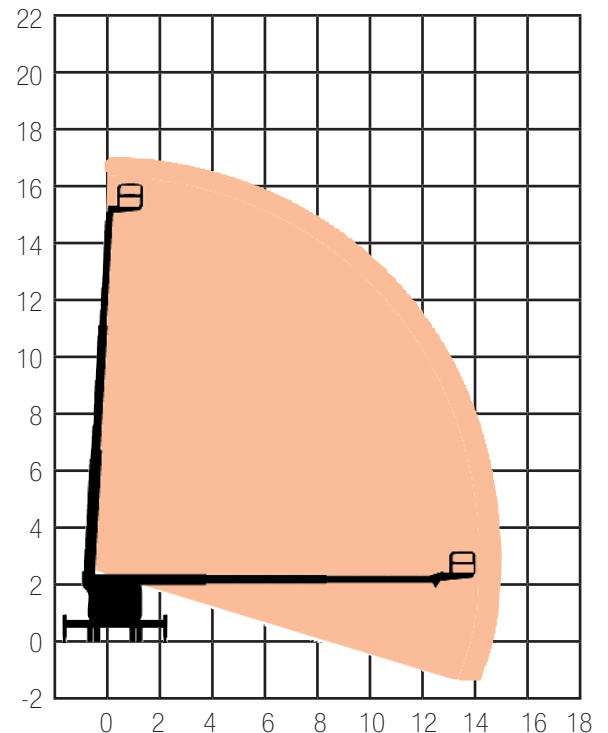

TRUCK MOUNTS

TM17

10-20m

SPECIFICATION

Reach Height	17.00m
Platform Height	15.00m
Working Outreach	12.20m
Safe Working Load	250kg
Weight	3,300kg
Basket Rotation	160°
Working Width	2.80m
- 1 side Jack	2.20m
- Narrow Jack	2.20m
Length	7.60m
Width	2.30m
Cage Dimensions	0.70 x 1.10 x 1.10m
Power	Diesel
Model Featured	Ascendant 17