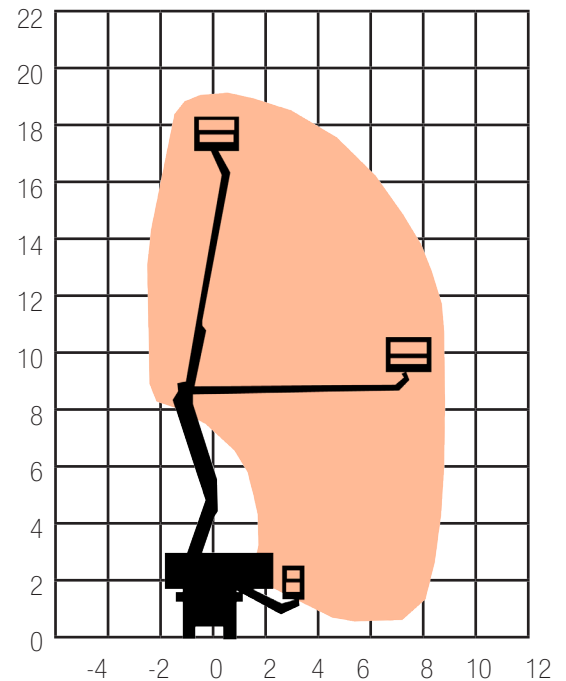

TRUCKMOUNTS

TM19

10-20m

SPECIFICATION

Reach Height	19.50m
Platform Height	17.50m
Working Outreach	8.65m
Safe Working Load	220kg
Weight	3,500kg
Basket Rotation	140°
Working Width	2.80m
Length	6.20m
Width	2.40m
Cage Dimensions	2.54 x 0.70 x 1.40m
Power	Diesel
Model Featured	GSR 198