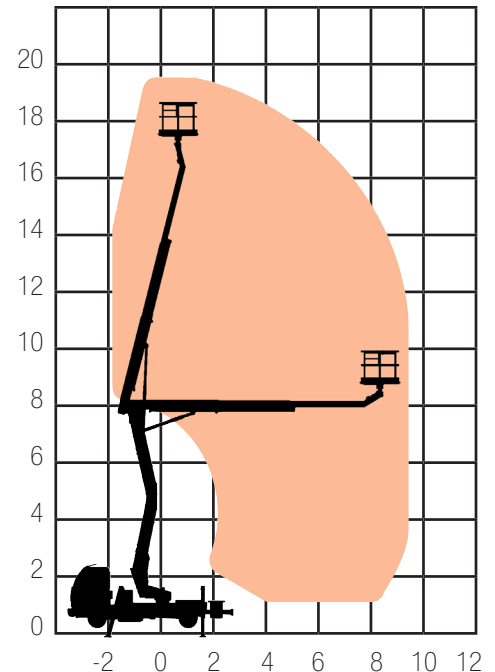

TRUCK MOUNTS

TM20
10-20m
SPECIFICATION

Reach Height	19.80m
Platform Height	17.80m
Working Outreach	9.50m
Safe Working Load	200kg
Weight	3,500kg
Basket Rotation	160°
Working Width	2.80m
Length	6.51m
Width	2.30m
Cage Dimensions	1.40 x 0.70 x 1.10m
Power	Diesel
Model Featured	CTE Z20E