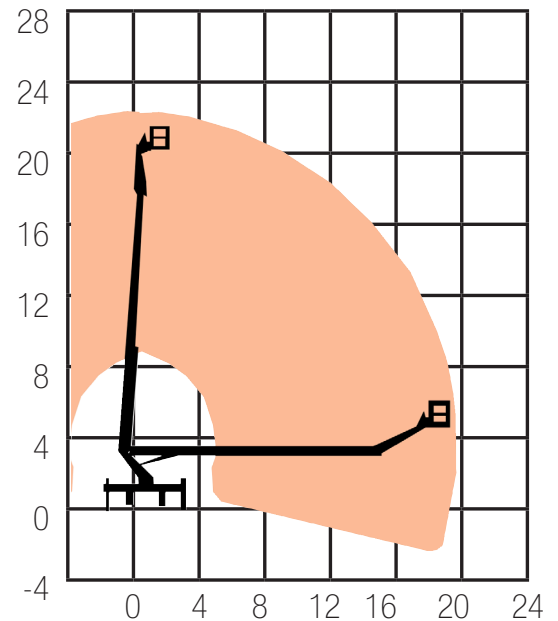

TRUCK MOUNTS

TM22

20-30m

SPECIFICATION

Reach Height	22.00m
Platform Height	20.00m
Working Outreach	17.00m
Safe Working Load	280kg
Weight	7,500kg
Basket Rotation	160°
Working Width	4.10m
- 1 side Jack	2.20m
- Narrow Jack	2.20m
Length	8.70m
Width	2.40m
Cage Dimensions	1.00 x 1.80 x 1.10m
Power	Diesel
Model Featured	Ascendant 22