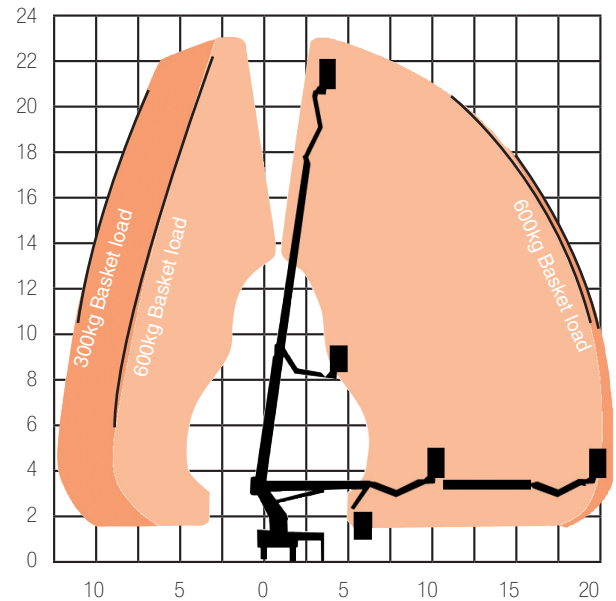

TRUCK MOUNTS

TM23

20-30m

SPECIFICATION

Reach Height	22.75m
Platform Height	20.75m
Working Outreach	17.50m
Safe Working Load	300kg
Weight	7,490kg
Basket Rotation	160°
Working Width	5.00m
- Narrow Jack	2.50m
Length	8.20m
Width	2.50m
Cage Dimensions	0.80 x 1.60 x 1.10m
Power	Diesel
Model Featured	Wumag WT230