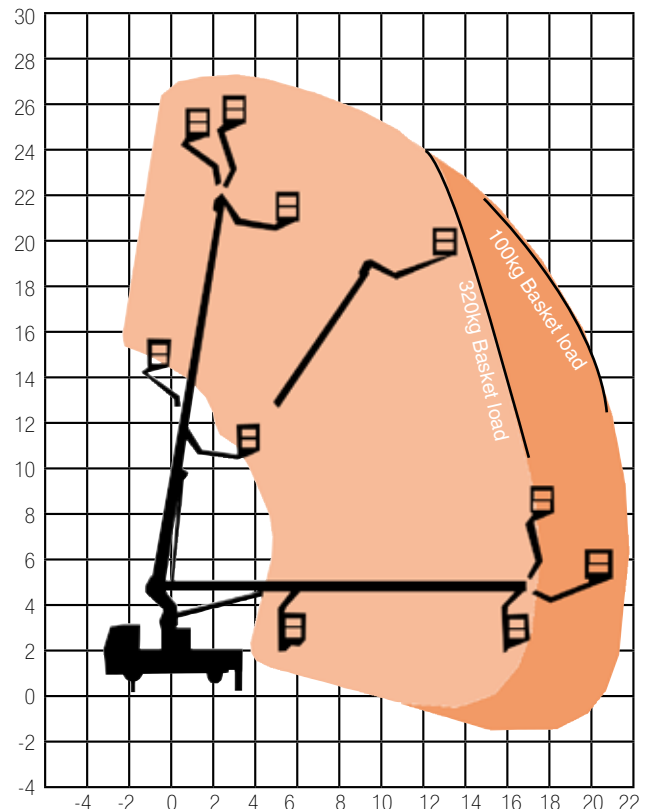

TRUCK MOUNTS

TM27

20-30m

SPECIFICATION

Reach Height	27.00m
Platform Height	25.00m
Working Outreach - 320kg	16.00m
Working Outreach - 200kg	19.00m
Working Outreach - 100kg	20.50m
Safe Working Load	320kg
Weight	7,480kg
Basket Rotation	N/A
Working Width	5.10m
- 1 side Jack	3.80m
- Narrow Jack	2.55m
Length	7.70m
Width	2.55m
Cage Dimensions	1.05 x 1.85 x 1.00m
Power	Diesel
Model Featured	Ruthmann T270