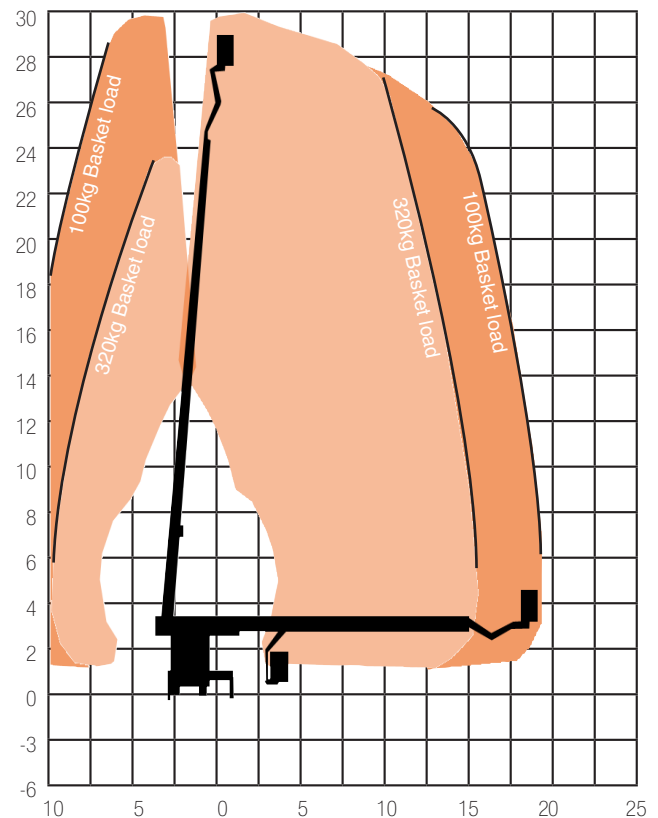

TRUCK MOUNTS

TM30

20-30m

SPECIFICATION

Reach Height	30.00m
Platform Height	28.00m
Working Outreach - 320kg	15.00m
Working Outreach - 100kg	19.50m
Safe Working Load	320kg
Weight	7,490m
Basket Rotation	160°
Working Width	5.00m
- 1 side Jack	3.40m
- Narrow Jack	2.55m
Length	8.65m
Width	2.50m
Cage Dimensions	0.80 x 1.60 x 1.10m
Power	Diesel
Model Featured	Wumag WT300