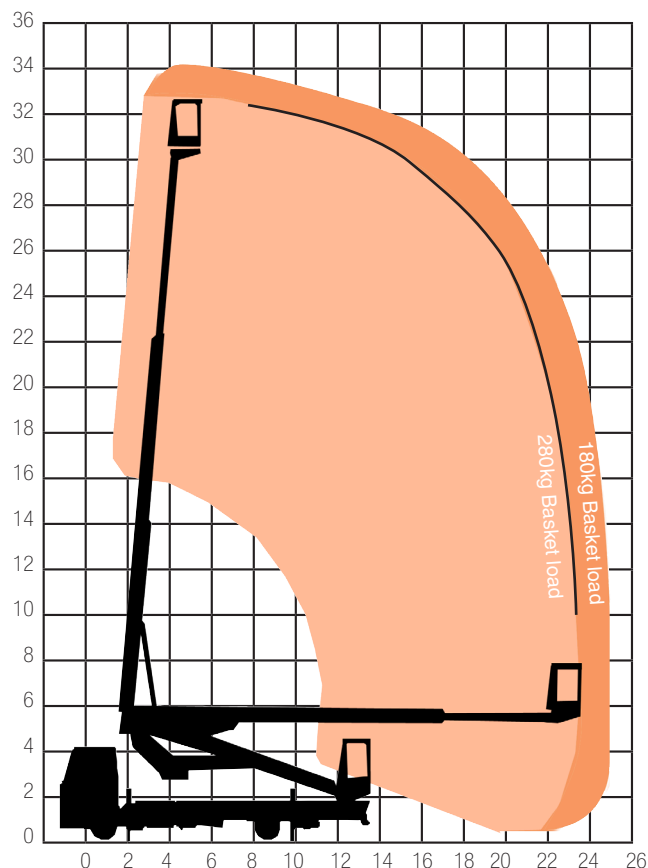

# TRUCK MOUNTS

## TM34

## 30-40m

### SPECIFICATION

<b>Reach Height</b>	34.00m
<b>Platform Height</b>	32.00m
<b>Working Outreach - 280kg</b>	22.70m
<b>Working Outreach - 180kg</b>	24.70m
<b>Safe Working Load</b>	280kg
<b>Weight</b>	18,000kg
<b>Basket Rotation</b>	280°
<b>Working Width</b>	5.10m
<b>- 1 side Jack</b>	3.80m
<b>- Narrow Jack</b>	2.60m
<b>Length</b>	9.50m
<b>Width</b>	2.50m
<b>Cage Dimensions</b>	1.00 x 1.80 x 1.10m
<b>Power</b>	Diesel
<b>Model Featured</b>	Bronto S34MDT