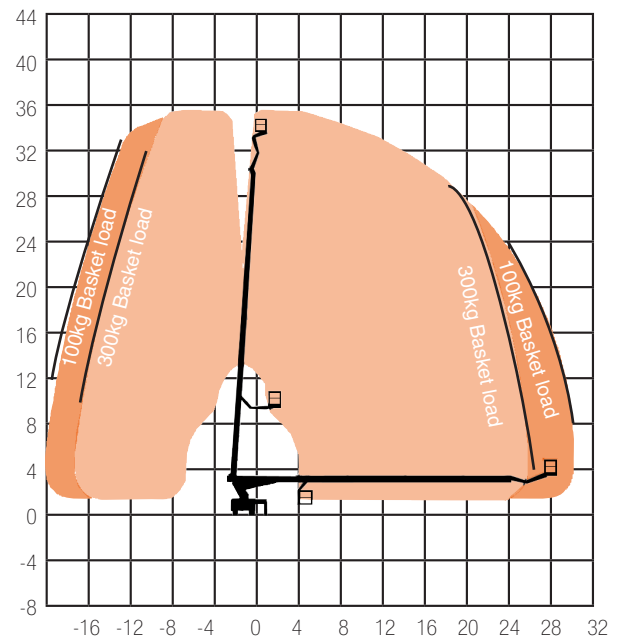

TRUCK MOUNTS

TM35

30-40m

SPECIFICATION

Reach Height	35.00m
Platform Height	33.00m
Working Outreach - 300kg	25.50m
Working Outreach - 100kg	30.00m
Safe Working Load	300kg
Weight	14,000kg
Basket Rotation	160°
Working Width	6.20m
- Narrow Jack	2.60m
Length	8.80m
Width	2.50m
Cage Dimensions	1.80 x 0.80 x 1.10m
Power	Diesel
Model Featured	Wumag WT350