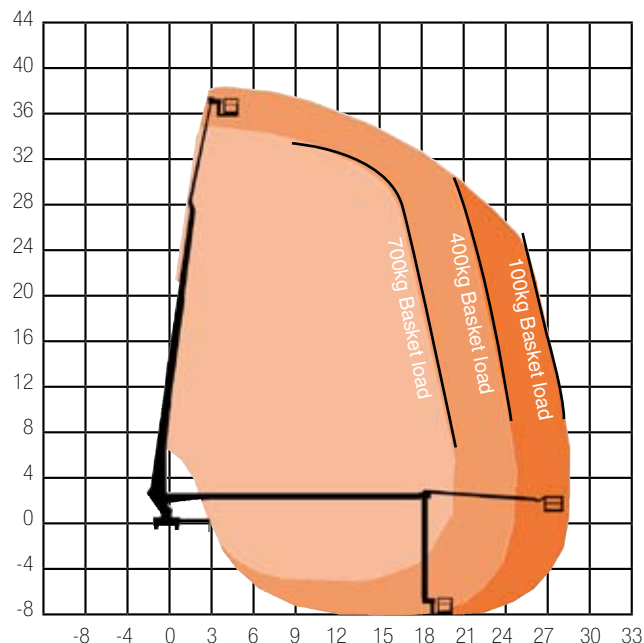

# TRUCK MOUNTS

## 30-40m

### SPECIFICATION

<b>Reach Height</b>	37.00m
<b>Platform Height</b>	35.00m
<b>Working Outreach - 700kg</b>	21.00m
<b>Working Outreach - 400kg</b>	26.00m
<b>Working Outreach - 100kg</b>	28.80m
<b>Safe Working Load</b>	700kg
<b>Weight</b>	18,000kg+
<b>Basket Rotation</b>	160°
<b>Working Width</b>	6.20m
<b>Length</b>	9.55m
<b>Width</b>	2.50m
<b>Cage Dimensions</b>	1.05 x 3.88 x 1.10m
<b>Power</b>	Diesel
<b>Model Featured</b>	Wumag WT370