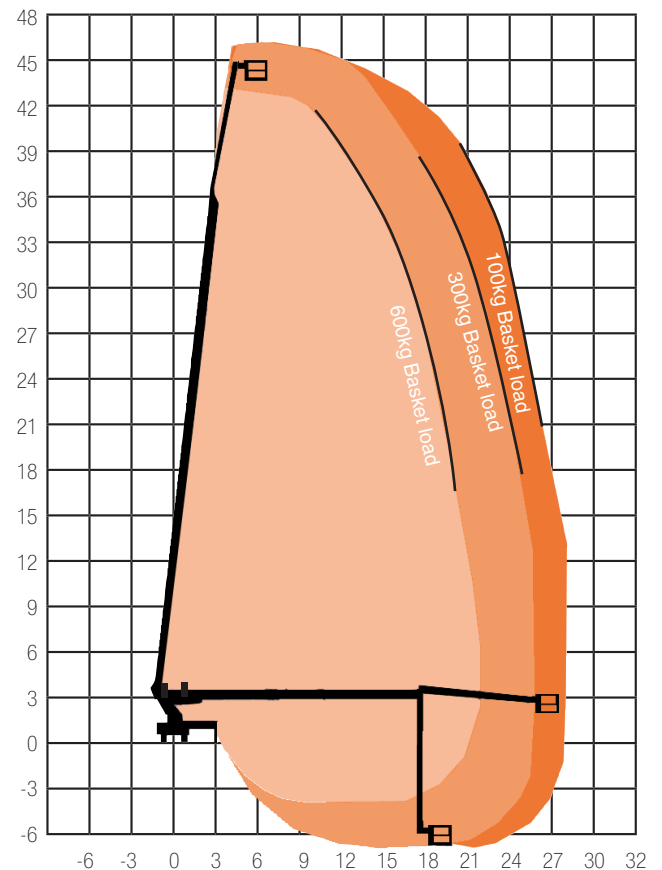

TRUCK MOUNTS

TM45

40-50m

SPECIFICATION

Reach Height	45.00m
Platform Height	43.00m
Working Outreach - 600kg	22.00m
Working Outreach - 300kg	25.50m
Working Outreach - 100kg	27.50m
Safe Working Load	600kg
Weight	17,980kg
Basket Rotation	160°
Working Width	6.20m
- 1 side Jack	4.35m
- Narrow Jack	2.60m
Length	9.90m
Width	2.55m
Cage Dimensions	1.05 x 3.88 x 1.10m
Power	Diesel
Model Featured	Wumag WT450