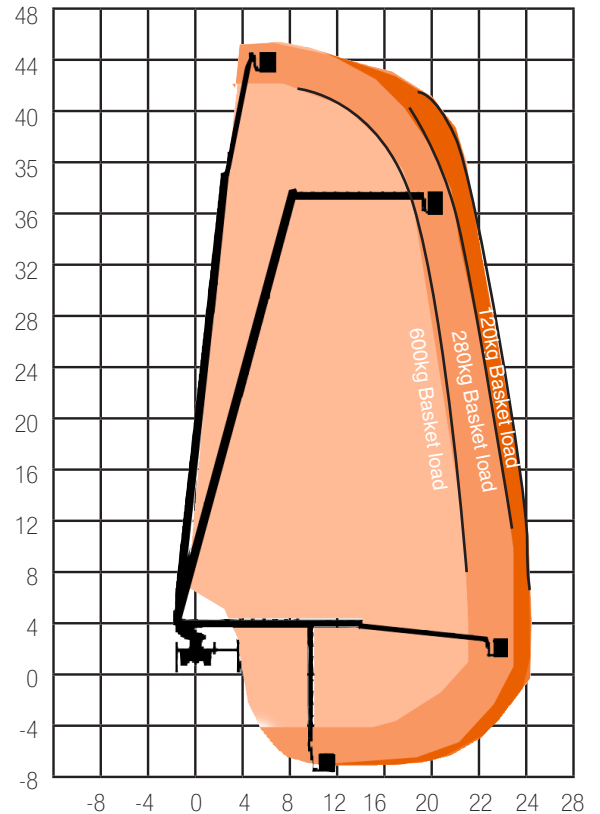

TRUCK MOUNTS

TM46

40-50m

SPECIFICATION

Reach Height	46.00m
Platform Height	44.00m
Working Outreach - 600kg	20.00m
Working Outreach - 280kg	23.70m
Working Outreach - 120kg	24.20m
Safe Working Load	600kg
Weight	18,000kg
Basket Rotation	180°
Working Width	6.10m
- 1 side Jack	5.10m
- Narrow Jack	3.40m
Length	10.50m
Width	2.50m
Cage Dimensions	1.00 x 2.40 x 1.10m
Power	Diesel
Model Featured	Bronto S46XDT