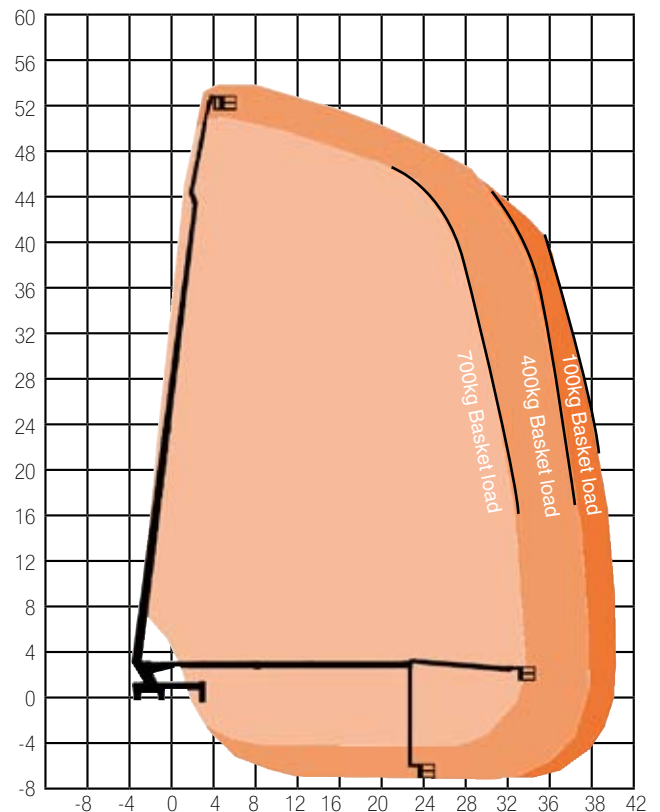

TRUCK MOUNTS

TM53

50-60m

SPECIFICATION

Reach Height	53.00m
Platform Height	51.00m
Working Outreach - 700kg	31.50m
Working Outreach - 400kg	36.50m
Working Outreach - 100kg	40.00m
Safe Working Load	700kg
Weight	25,980kg
Basket Rotation	160°
Working Width	8.67m
- 1 side Jack	5.60m
- Narrow Jack	2.60m
Length	12.00m
Stowed Width	2.55m
Cage Dimensions	1.05 x 3.88 x 1.10m
Power	Diesel
Model Featured	Wumag WT530