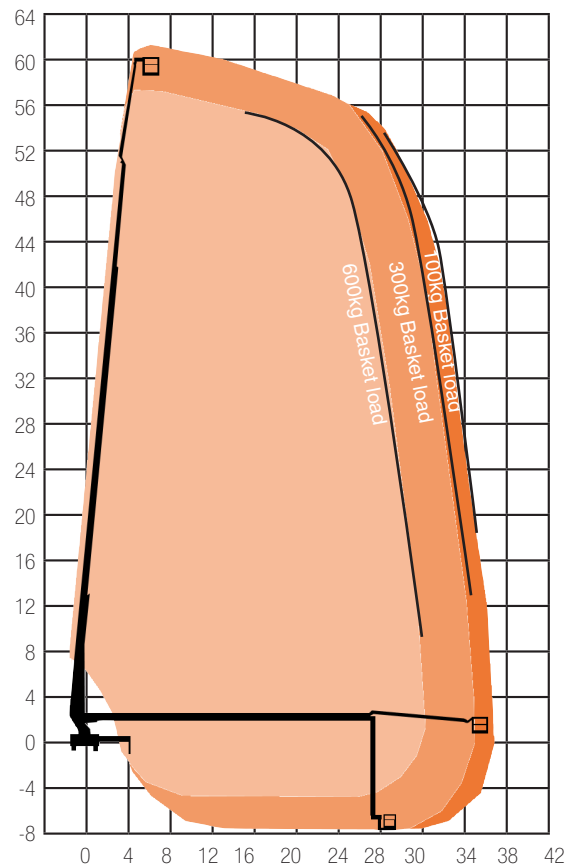

TRUCK MOUNTS

TM61

60-70m

SPECIFICATION

Reach Height	61.00m
Platform Height	59.00m
Working Outreach - 600kg	30.00m
Working Outreach - 300kg	34.00m
Working Outreach - 100kg	36.80m
Safe Working Load	600kg
Weight	32,000kg+
Basket Rotation	160°
Working Width	8.27m
Length	12.00m
Width	2.50m
Cage Dimensions	1.05 x 3.88 x 1.10m
Power	Diesel
Model Featured	Wumag WT610