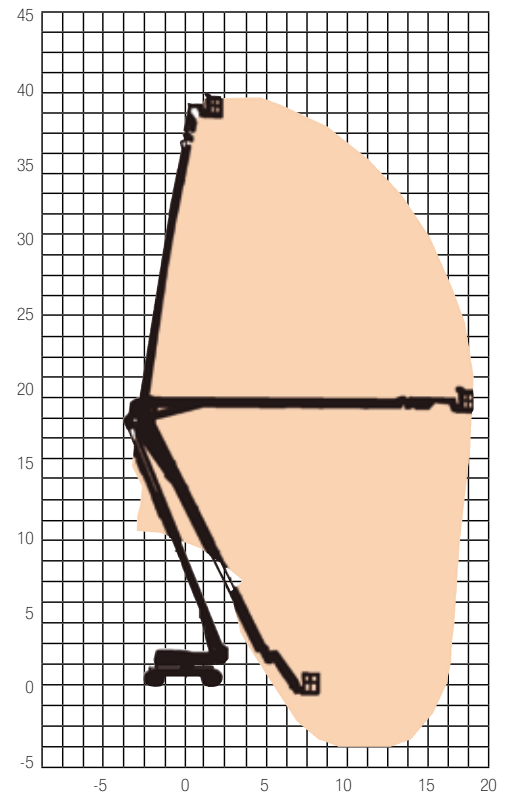

## BA125D

## 40-45m

### SPECIFICATION

<b>Reach Height</b>	40.10m
<b>Platform Height</b>	38.10m
<b>Horizontal Outreach</b>	19.25m
<b>Length (unextended)</b>	11.45m
<b>Closed Height (stowed)</b>	3.05m
<b>Width</b>	2.49m
<b>Turning Radius</b>	6.86m
<b>Rotation</b>	360°
<b>Cage Dimensions</b>	0.91 x 2.44m
<b>Lifting Capacity</b>	227kg
<b>Weight</b>	19,958kg
<b>Power</b>	Diesel
<b>Model Featured</b>	JLG 1250AJP