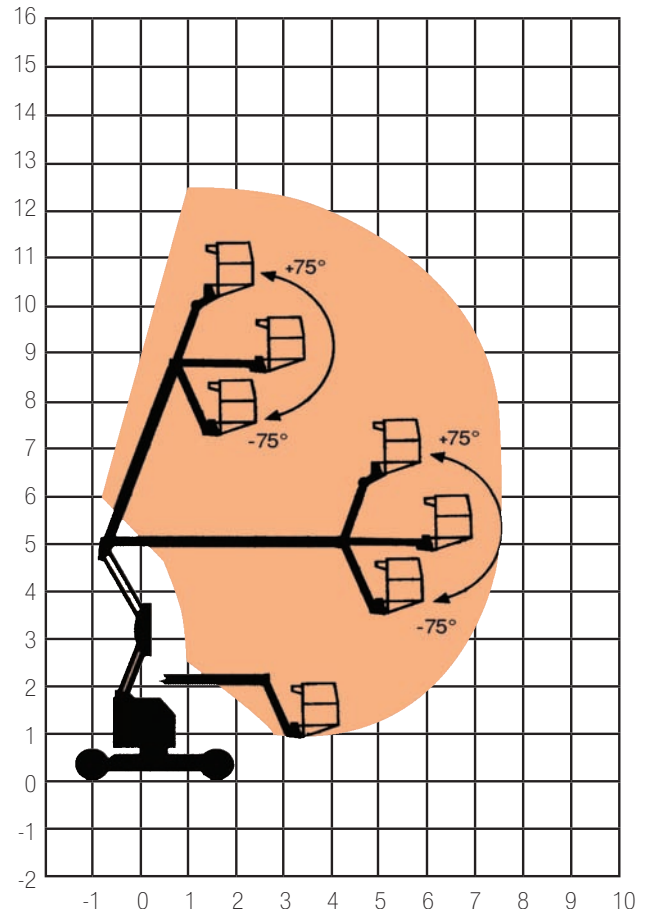

BOOMS Articulating

BA34B

12 -15m

SPECIFICATION

Reach Height	12.40m
Platform Height	10.40m
Horizontal Outreach	7.30m
Length (unextended)	5.02m
Closed Height (stowed)	1.97m
Width	1.50m
Turning Radius	3.10m
Rotation	360°
Cage Dimensions	0.76 x 1.30m
Lifting Capacity	225kg
Weight	5,000kg
Power	Bi-energy
Model Featured	Genie Z34/22B