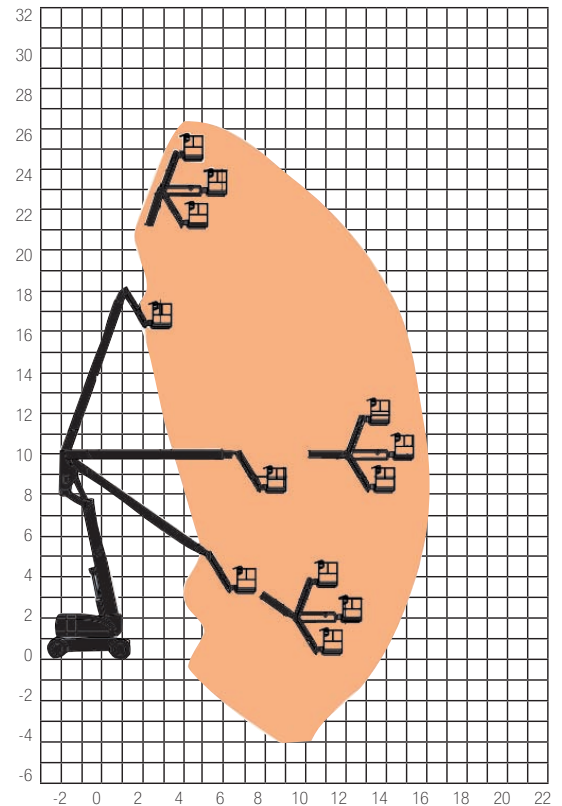

BOOMS Articulating

BA86D

25 - 32m

SPECIFICATION

Reach Height	26.38m
Platform Height	24.38m
Horizontal Outreach	15.74m
Length (unextended)	11.12m
Closed Height (stowed)	3.00m
Width	2.44m
Turning Radius	6.86m
Rotation	360°
Cage Dimensions	0.91 x 1.83m
Lifting Capacity	230kg
Weight	15,030kg
Power	Diesel
Model Featured	JLG 800AJ