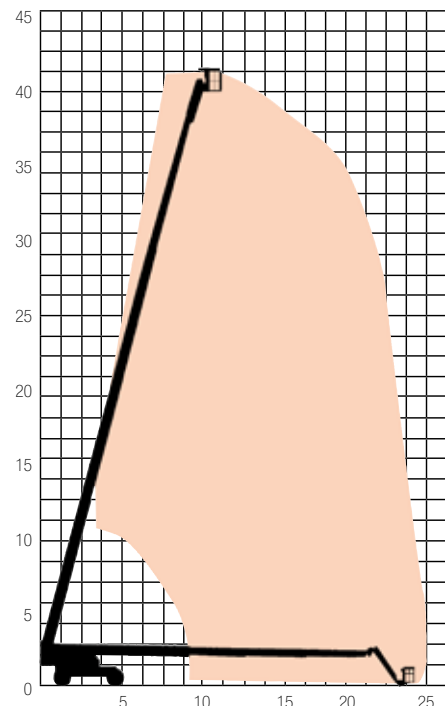

BOOMS Stick

BS135D

40-45m

SPECIFICATION

Reach Height	43.15m
Platform Height	41.15m
Horizontal Outreach	24.38m
Length (unextended)	11.86m
Closed Height (stowed)	3.05m
Width	2.49m
Turning Radius	6.86m
Rotation	360°
Cage Dimensions	0.91 x 2.44m
Lifting Capacity	227kg
Weight	20,411kg
Power	Diesel
Model Featured	JLG 1350SJP