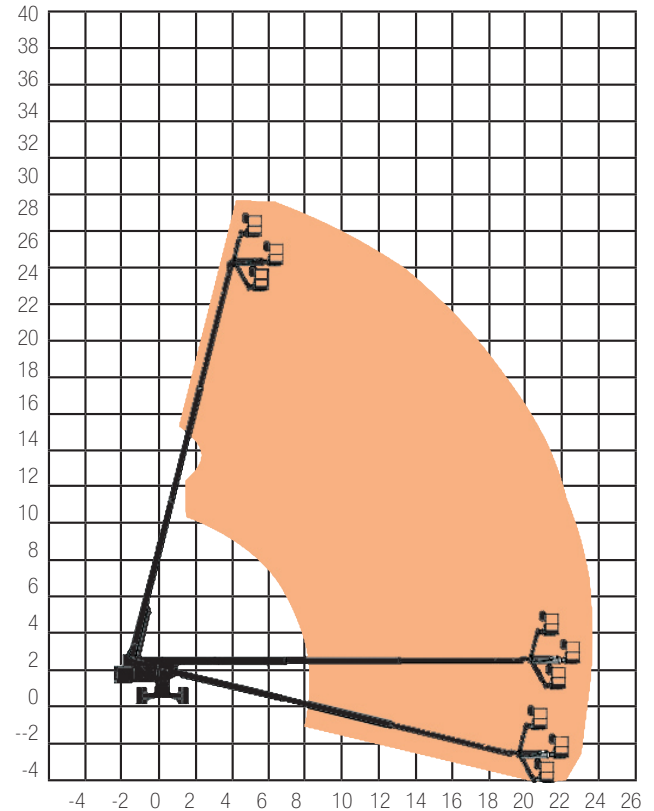

BOOMS Stick

BS85D

25 - 40m

SPECIFICATION

Reach Height	27.90m
Platform Height	25.90m
Horizontal Outreach	23.40m
Length (unextended)	12.40m
Closed Height (stowed)	2.80m
Width	3.00m
Turning Radius	7.00m
Rotation	360°
Cage Dimensions	0.76 x 1.83m
Lifting Capacity	227kg
Weight	16,266kg
Power	Diesel
Model Featured	Genie S85