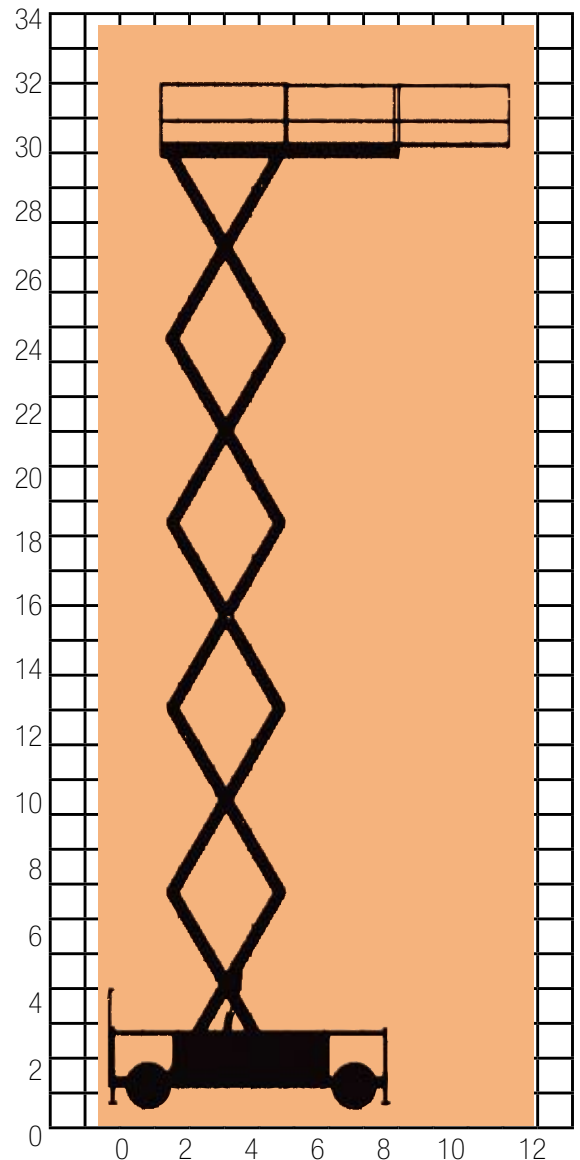

## S104D

## 28 - 34m

### SPECIFICATION

<b>Reach Height</b>	33.70m
<b>Platform Height</b>	31.70m
<b>Length (unextended)</b>	7.02m
<b>Closed Height (stowed)</b>	3.63m
<b>Width</b>	2.98m
<b>Lifting Capacity</b>	1000kg
<b>Roll Out Extension</b>	3.00m
<b>Weight</b>	31,200kg
<b>Power</b>	Diesel
<b>Model Featured</b>	Holland Lift Megastar G-320