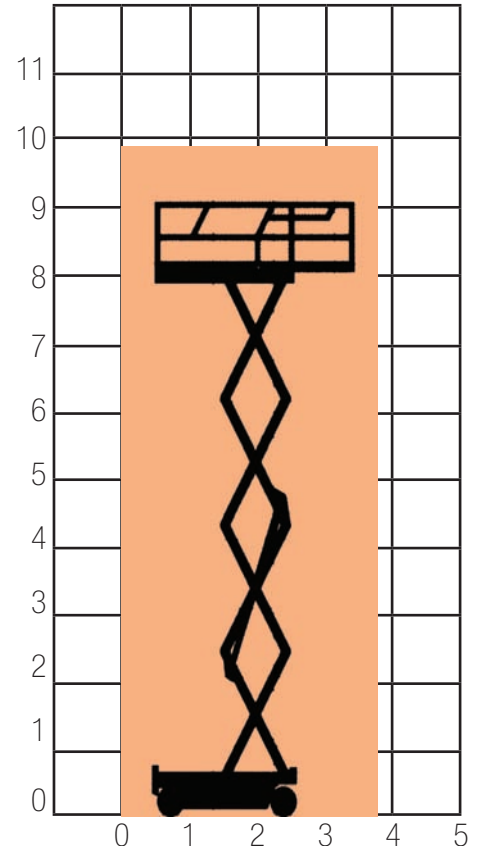

SCISSORS

S26NE

Up to 10m

SPECIFICATION

Reach Height	9.90m
Platform Height	7.90m
Length (unextended)	2.32m
Closed Height (stowed)	2.27m
Width	0.81m
Lifting Capacity	227kg
Roll Out Extension	0.90m
Weight	1,864kg
Power	Electric
Model Featured	Skyjack SJ3226