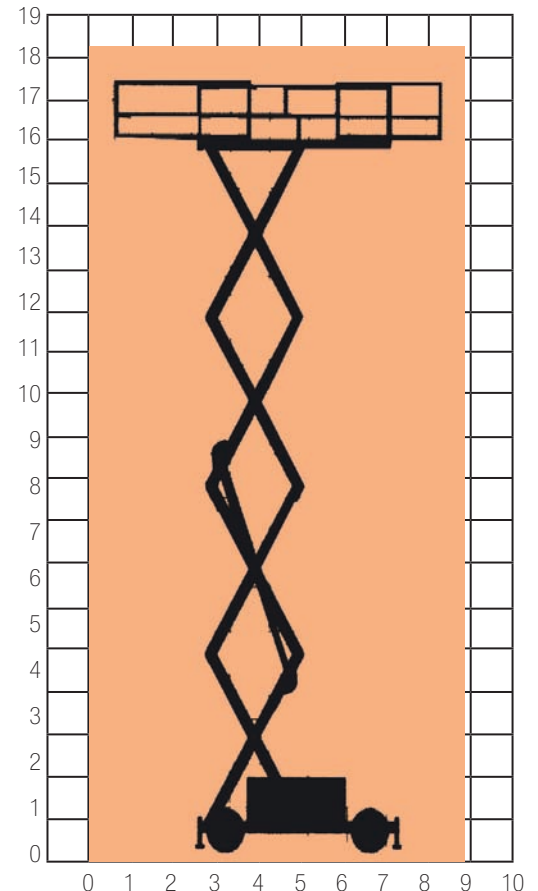

SCISSORS

S53D

18 - 27m

SPECIFICATION

Reach Height	18.20m
Platform Height	16.20m
Length (unextended)	4.88m
Closed Height (stowed)	2.47m
Width	2.29m
Lifting Capacity	680kg
Roll Out Extension	2.74m
Weight	8,357kg
Power	Diesel
Model Featured	Genie GS5390RT