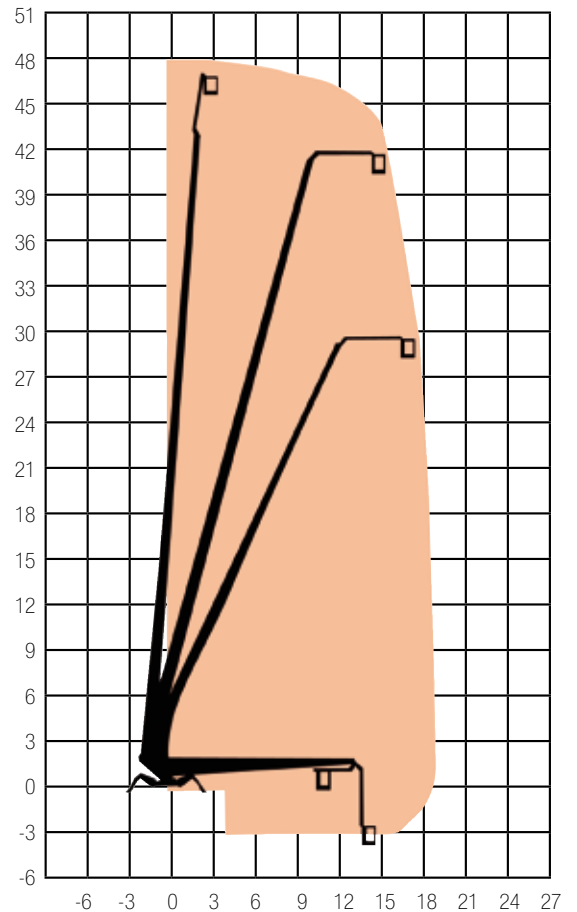

# TRACK MOUNT

## 40-50m

### SPECIFICATION

<b>Reach Height</b>	48.00m
<b>Working Outreach</b>	18.20m
<b>Safe Working Load</b>	200kg
<b>Weight</b>	13,200kg
<b>Basket Rotation</b>	170°
<b>Working Width</b>	4.35 x 6.30m
<b>Length</b>	8.70m
<b>Width</b>	2.48m
<b>Height Stowed</b>	1.45m
<b>Platform Size</b>	2.40 x 0.90m
<b>Power</b>	415v Electric/Diesel
<b>Model Featured</b>	Ragno TSJ 48