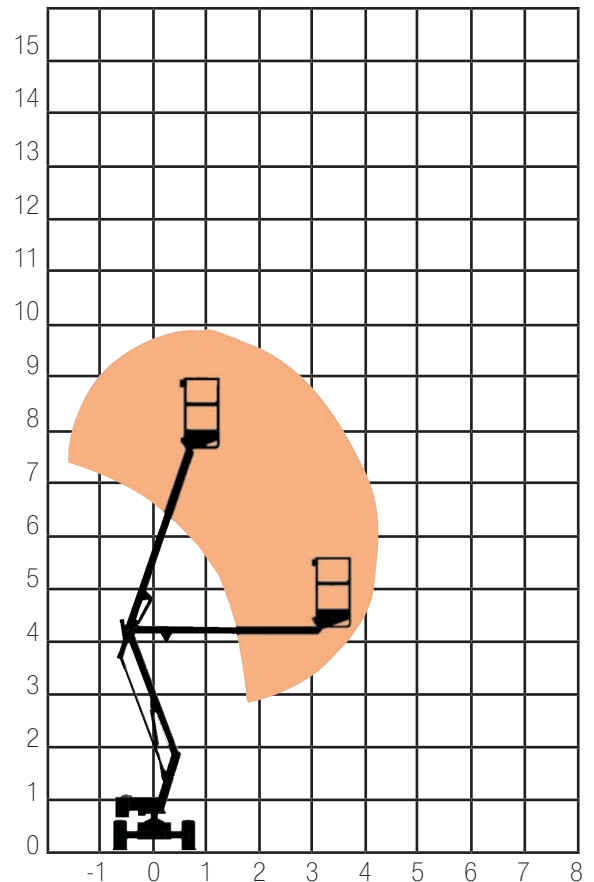

BOOMS Articulating

BA26E

10 -12m

SPECIFICATION

Reach Height	10.00m
Platform Height	8.00m
Horizontal Outreach	4.50m
Length (unextended)	4.25m
Closed Height (stowed)	1.96m
Width	1.50m
Turning Radius	4.22m
Rotation	360°
Cage Dimensions	0.60 x 1.10m
Lifting Capacity	200kg
Weight	1,930kg
Power	Electric
Model Featured	Niftylift HR10