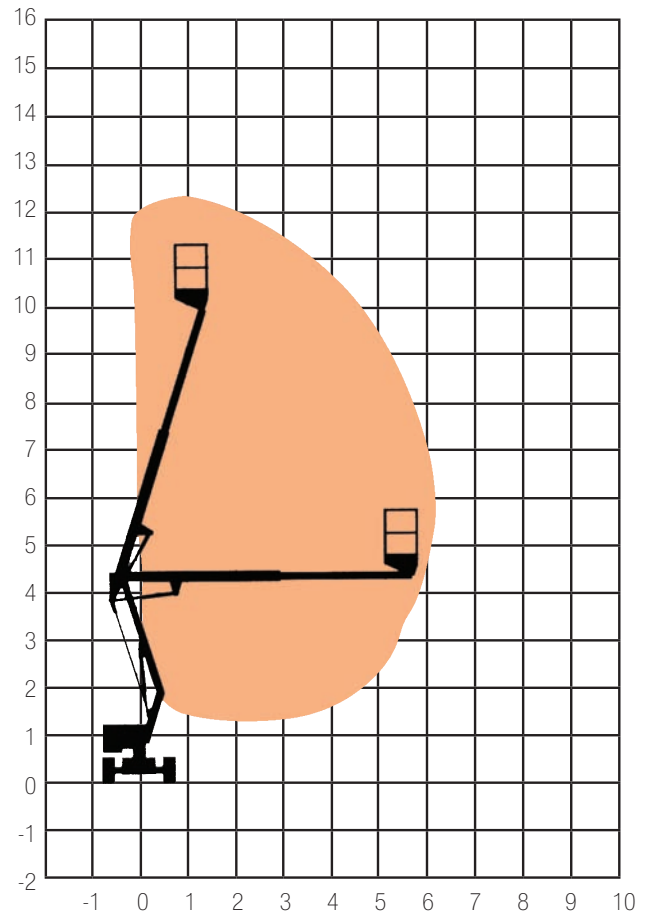

BOOMS Articulating

BA34NB

12 -15m

SPECIFICATION

Reach Height	12.20m
Platform Height	10.20m
Horizontal Outreach	6.10m
Length (unextended)	4.10m
Closed Height (stowed)	1.90m
Width	1.50m
Turning Radius	4.30m
Rotation	360°
Cage Dimensions	0.62 x 1.10m
Lifting Capacity	200kg
Weight	2,950kg
Power	Bi-Energy
Model Featured	Niftylight HR12N