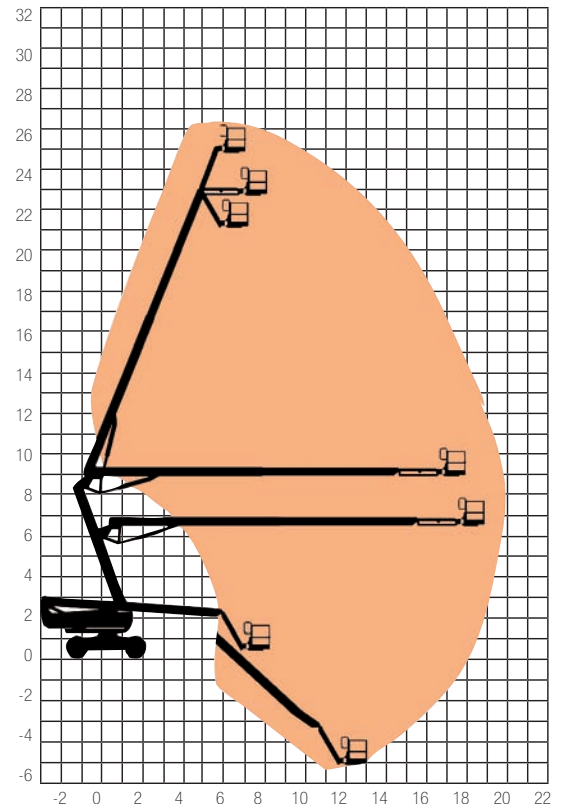

## BA80D

## 25 - 32m

### SPECIFICATION

<b>Reach Height</b>	26.38m
<b>Platform Height</b>	24.38m
<b>Horizontal Outreach</b>	18.28m
<b>Length (unextended)</b>	11.27m
<b>Closed Height (stowed)</b>	3.00m
<b>Width</b>	2.49m
<b>Turning Radius</b>	4.57m
<b>Rotation</b>	360°
<b>Cage Dimensions</b>	0.76 x 1.83m
<b>Lifting Capacity</b>	227kg
<b>Weight</b>	17,010kg
<b>Power</b>	Diesel
<b>Model Featured</b>	Genie Z80/60D