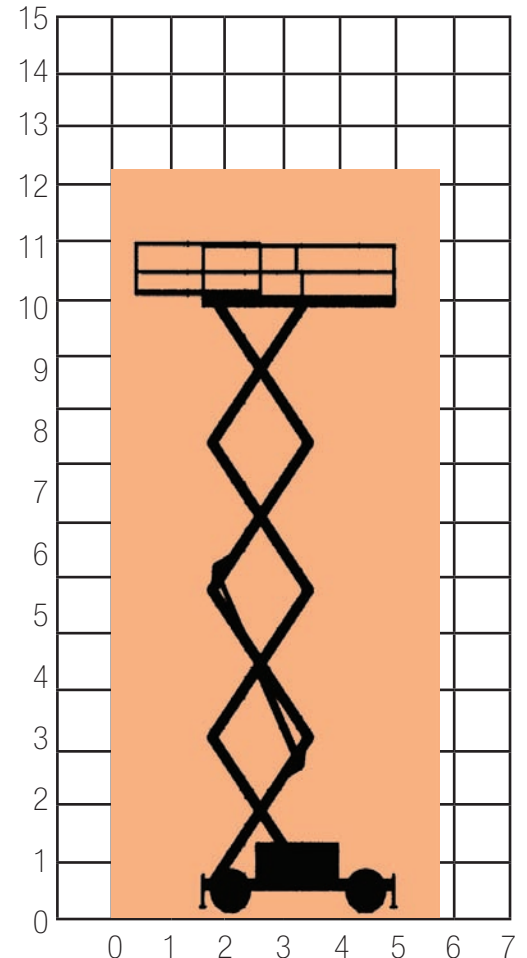

SCISSORS

S34DX

10 -12m

SPECIFICATION

Reach Height	12.15m
Platform Height	10.15m
Length (unextended)	2.65m
Closed Height (stowed)	2.54m
Width	1.80m
Lifting Capacity	450kg
Roll Out Extension	1.05m
Weight	3,830kg
Power	Diesel
Model Featured	Haulotte Compact 12DX