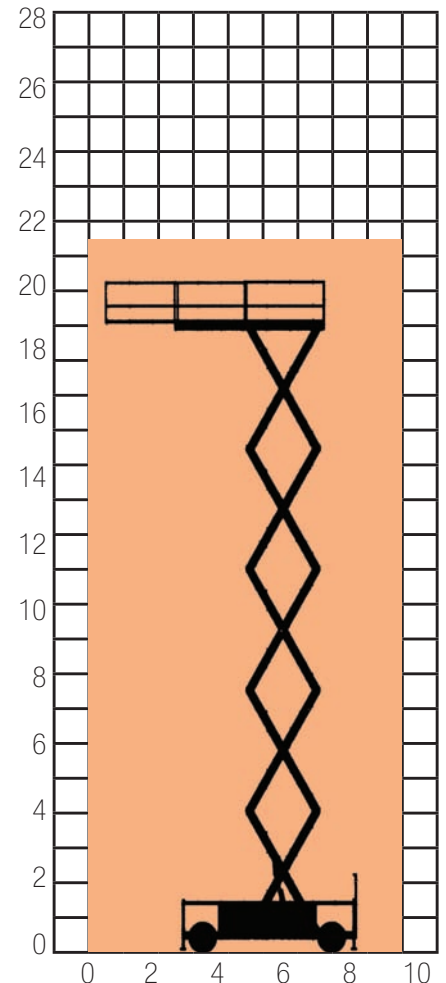

SCISSORS

S64D

18 - 27m

SPECIFICATION

Reach Height	21.50m
Platform Height	19.50m
Length (unextended)	4.74m
Closed Height (stowed)	3.65m
Width	2.44m
Lifting Capacity	500kg
Roll Out Extension	1.43m
Weight	11,950kg
Power	Diesel
Model Featured	Holland Lift HL 195DL25