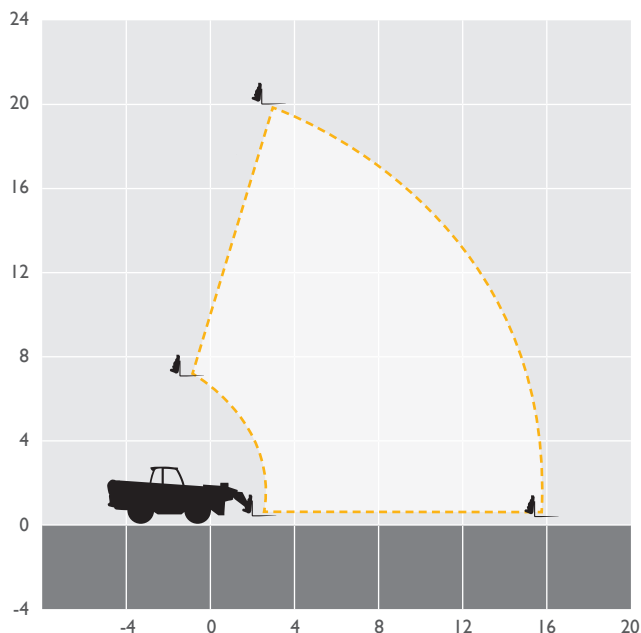

Telehandlers

MACHINE SPECIFICATION SHEET

TH200 20.00m

MAX LIFT HEIGHT	20.00m	OVERALL HEIGHT	2.72m
MAX FORWARD REACH	15.90m	GROUND CLEARANCE	0.41m
MAX LIFT CAPACITY	4,000kg	WHEELBASE	2.75m
TURNING RADIUS*	4.10m	LIFT CAPACITY FULL HT	1,500kg
LENGTH TO CARRIAGE	6.81m	REACH WITH lt LOAD	10.65m
WEIGHT	12,985kg	OVERALL WIDTH*	2.44m

FEATURED MODEL **JCB TELESCOPIC HANDLER 540-200**